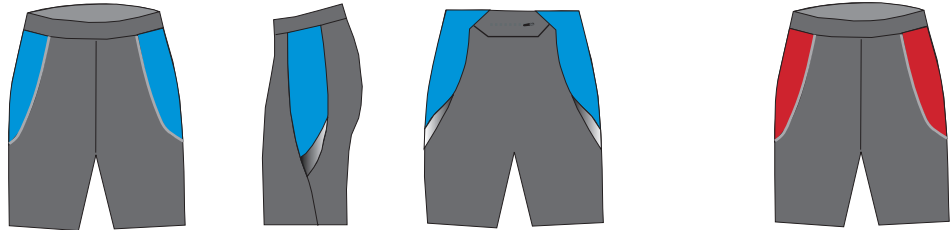

Tights «CH3»

Ideal for leisure-time and training.
The Spandex Lycra provides excellent
comfort and performance.
Pocket on the back side.