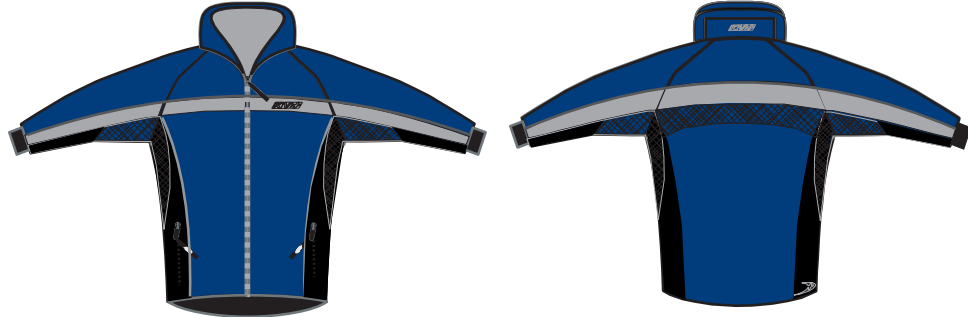

Art. Nr.: 740.02

Jacket «Focus» men

Made of Polyester, Nylon and Lycra.
Drawstring band at the bottom and sleeves with elastic band.
Front zipper and front pockets.