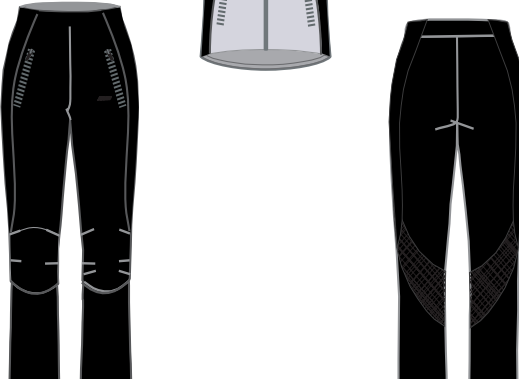

Made of Polyester, Nylon and Lycra.
Drawstring band at the bottom and sleeves with elastic band.

Front zipper and front pockets.

Art. Nr.: 743.01

Pants women

«Passion»

Made of Polyester, Nylon and Lycra.
Side zippers up to the knee
Ergonomic knee.