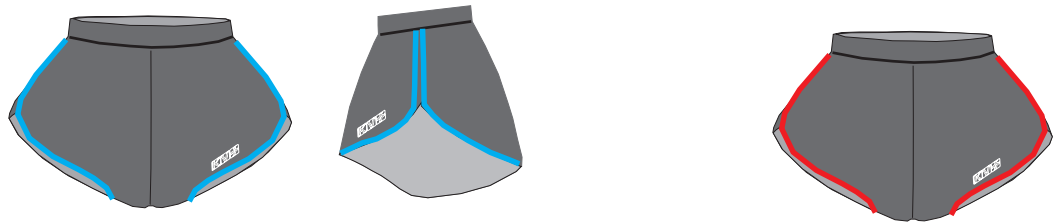

Shorts «CH5»

Two parts: external layer of Polyester
and inner padding layer.
Offer a high degree of comfort
Highly functional microfiber-fabric