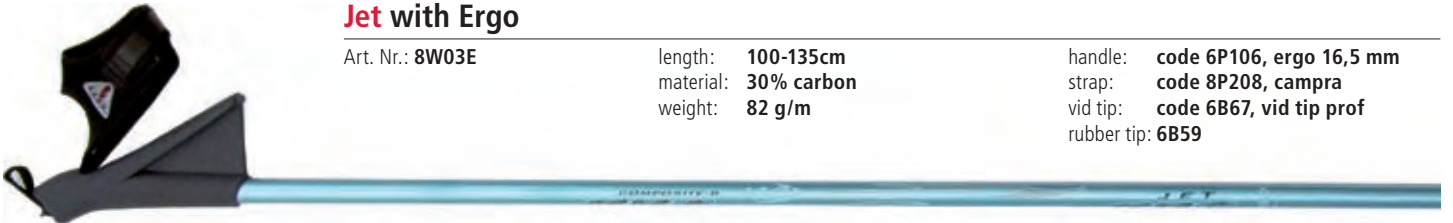

Jet with Ergo

Art. Nr.: 8W03E

length: 100-135cm
material: 30% carbon
weight: 82 g/m

handle: code 6P106, ergo 16,5 mm
strap: code 8P208, campra
code 6B67, vid tip prof
rubber tip: 6B59