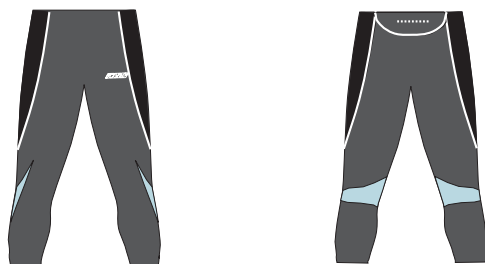

Tights ¾ «CH7» for women

Ideal for Running, Walking, Leisure-Time

Made of Nylon/Lycra® Spandex
Provides light weight, quick-drying
and superior freedom of movement.